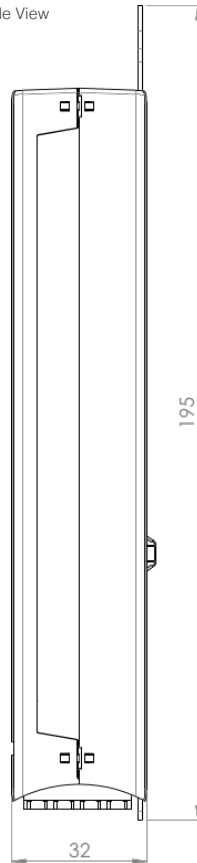

SC Splitter Modules - 1 x 2

Zettonics TEN²¹ singlemode splitter modules are designed for FTTX applications like EPON, GPON, BPON by allowing a single PON Interface to be shared among many subscribers. Each cassette is easy to handle and fast to install. With tool-less installation and one-click latching technology, Zettonics TEN²¹ singlemode splitter modules can be inserted and removed from both the front and the rear. They can be housed in either 1U or 2U chassis, or 0U housings. They are designed for quick and efficient installation.

The splitter module is available in 1x2, 1x4 and 1x8 compact configurations with bend-insensitive options available upon request. The input port is labelled and presented with a single SC APC adaptor. The labelled output ports are also presented as two, four or eight SC APC fibre ports. As standard the input fibre port is provided at the front of the cassette, however, upon request this can be changed to provide input at the rear.

Top View

Dimensions (mm)

Side View

Rear View

Front View

FLEXIBLE CONFIGURATIONS

FRONT & REAR CASSETTE LOADING

EASY CASSETTE LOCK AND RELEASE LATCHING MECHANISM

SC Splitter Modules - 1 x 2

Product Specifications			
Fibre Count	Up to 2 Fibres	Fibre Mode	OS2, G657.A1/2/3
Front Connector Type	1 x SC APC Simplex	Rear Gland Type	N/A
Output	2 x SC Simplex		
Insertion Loss (Typ.)	SC≤0.1dB		
Compliant with	TIA/EIA-568-3.D ISO/IEC 11801 EN 50173-1	Cassette Material	ABS, Smooth Finish, Black RAL (9005)
Product Dimensions (WxDxH)	82x195x32	Packaging Dimensions (WxDxH)	90x221x40mm
Free of Hazardous Substances	RoHS/REACH SVHC	Shipping Information	1/1 - 0.30kg