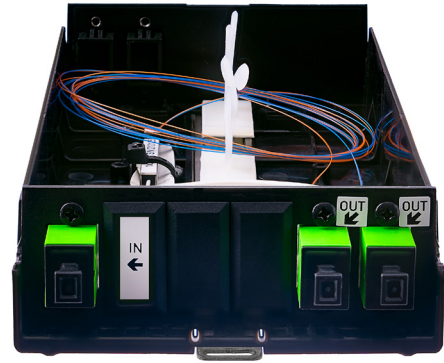

SC Splitter Modules - 1 x 2

Zettonics TEN²¹ singlemode splitter modules are designed for FTTX applications like EPON, GPON, BPON by allowing a single PON Interface to be shared among many subscribers. Each cassette is easy to handle and fast to install. With tool-less installation and one-click latching technology, Zettonics TEN²¹ singlemode splitter modules can be inserted and removed from both the front and the rear. They can be housed in either 1U or 2U chassis, or 0U housings. They are designed for quick and efficient installation.

The splitter module is available in 1x2, 1x4 and 1x8 compact configurations with bend-insensitive options available upon request. The input port is labelled and presented with a single SC APC adaptor. The labelled output ports are also presented as two, four or eight SC APC fibre ports. As standard the input fibre port is provided at the front of the cassette, however, upon request this can be changed to provide input at the rear.

Top View

Dimensions (mm)

Side View

Rear View

Front View

FLEXIBLE CONFIGURATIONS

FRONT & REAR CASSETTE LOADING

EASY CASSETTE LOCK AND RELEASE LATCHING MECHANISM

SC Splitter Modules - 1 x 2

Product Specifications			
Fibre Count	Up to 2 Fibres	Fibre Mode	OS2, G657.A1/2/3
Front Connector Type	1 x SC APC Simplex	Rear Gland Type	N/A
Output	2 x SC Simplex		
Insertion Loss (Typ.)	SC≤0.1dB		
Compliant with	TIA/EIA-568-3.D ISO/IEC 11801 EN 50173-1	Cassette Material	ABS, Smooth Finish, Black RAL (9005)
Product Dimensions (WxDxH)	82x195x32	Packaging Dimensions (WxDxH)	90x221x40mm
Free of Hazardous Substances	RoHS/REACH SVHC	Shipping Information	1/1 - 0.30kg