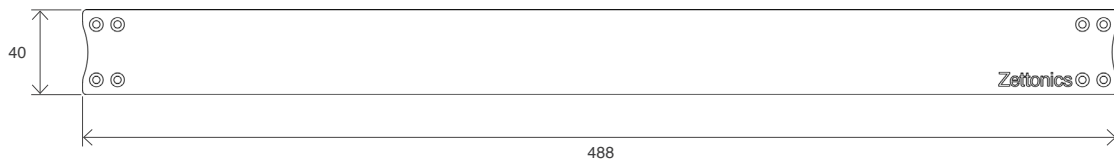

Zettonics TEN<sup>21</sup> 1U front cabling management and door, retrofittable with large labelling area on the inside of the door. This manages the front patching field and provides bend radius protection.

### Product Specifications

Material	(Door) Aluminium - Clear Anodised	(Bracket) CR4 Steel - Powder Coated, Stipple Finish, Black RAL(9005)
Packing Dimensions (WxDxH)	670x55x35mm	Shipping Information 1/1 - 0.20kg

Dimensions (mm)

Zettonics TEN<sup>21</sup> 2U front cabling management and door, retrofittable with large labelling area on the inside of the door. This manages the front patching field and provides bend radius protection.