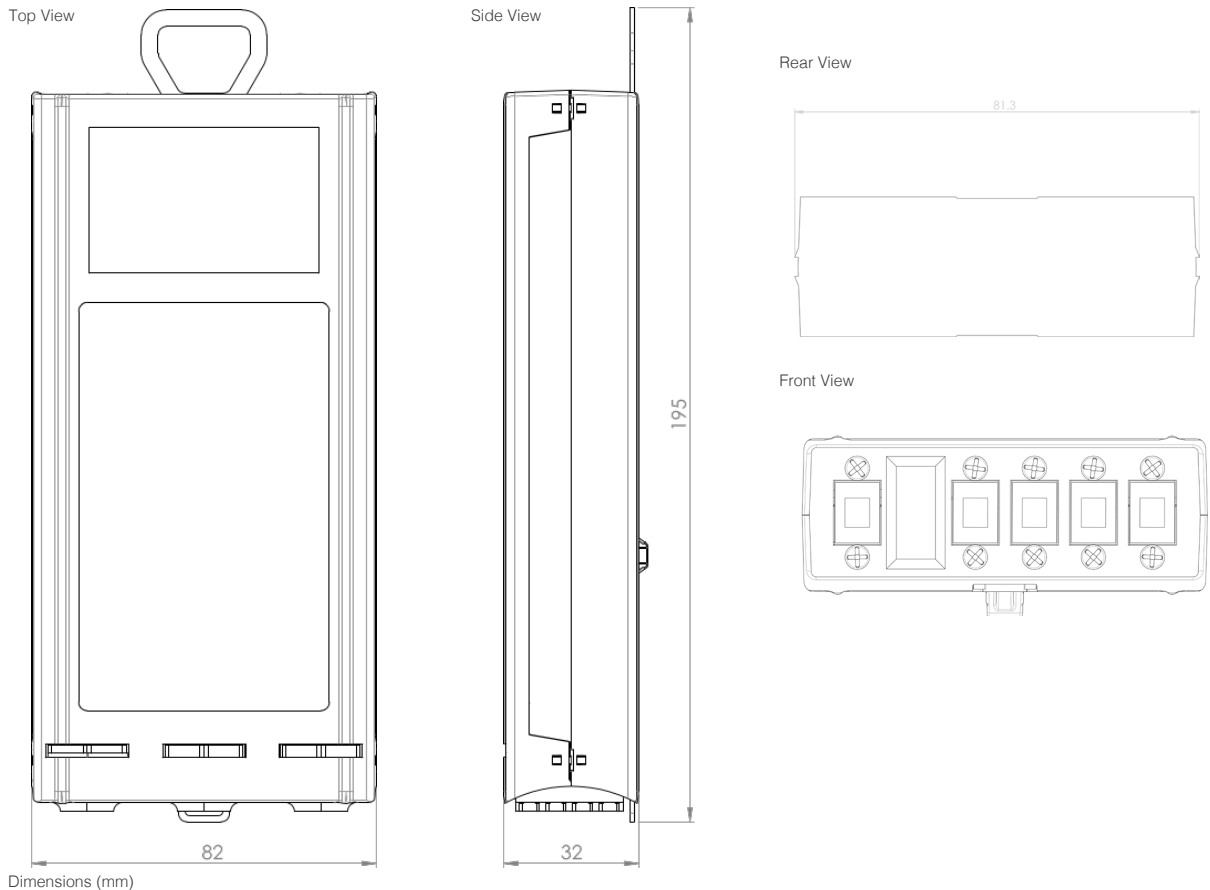

SC Splitter Modules - 1 x 4

Zettonics TEN²¹ singlemode splitter modules are designed for FTTX applications like EPON, GPON, BPON by allowing a single PON Interface to be shared among many subscribers. Each cassette is easy to handle and fast to install. With tool-less installation and one-click latching technology, Zettonics TEN²¹ singlemode splitter modules can be inserted and removed from both the front and the rear. They can be housed in either 1U or 2U chassis, or 0U housings. They are designed for quick and efficient installation.

The splitter module is available in 1x2, 1x4 and 1x8 compact configurations with bend-insensitive options available upon request. The input port is labelled and presented with a single SC APC adaptor. The labelled output ports are also presented as two, four or eight SC APC fibre ports. As standard the input fibre port is provided at the front of the cassette, however, upon request this can be changed to provide input at the rear.

FLEXIBLE CONFIGURATIONS

FRONT & REAR CASSETTE LOADING

EASY CASSETTE LOCK AND RELEASE LATCHING MECHANISM

SC Splitter Modules - 1 x 4

Product Specifications			
Fibre Count	Up to 4 Fibres	Fibre Mode	OS2, G657.A1/2/3
Front Connector Type	1 x SC APC Simplex	Rear Gland Type	N/A
Output	4 x SC Simplex		
Insertion Loss (Typ.)	SC≤0.1dB		
Compliant with	TIA/EIA-568-3.D ISO/IEC 11801 EN 50173-1	Cassette Material	ABS, Smooth Finish, Black RAL (9005)
Product Dimensions (WxDxH)	82x195x32	Packaging Dimensions (WxDxH)	90x221x40mm
Free of Hazardous Substances	RoHS/REACH SVHC	Shipping Information	1/1 - 0.30kg