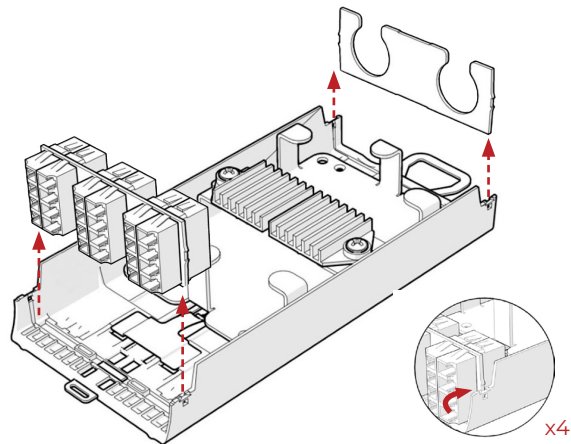

Zettonics^{TEN²¹}
Modular Optical Infrastructure

A comprehensive range of modules can be configured to meet your requirements

Zettonics Ten²¹ fibre management solution will revolutionise your optical infrastructure

To aid splicing either rotate splice holders as preferred, dress fibres in line with best practice and reassemble module.

Click x4

Click x4