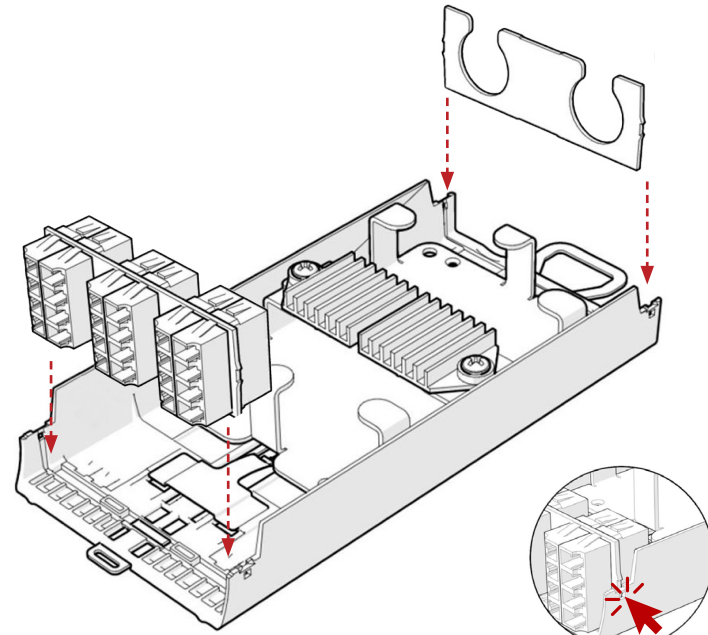

Zettonics^{TEN²¹}
Modular Optical Infrastructure

A comprehensive range of modules can be configured to meet your requirements

Zettonics Ten²¹ fibre management solution will revolutionise your optical infrastructure

To aid splicing either rotate splice holders as preferred, dress fibres in line with best practice and reassemble module.

Click x4

Click x4